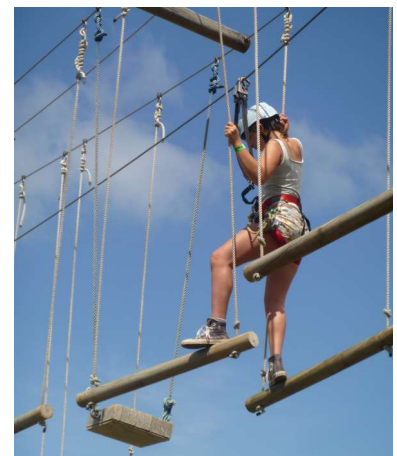

CLIMBING FUN AT...

AN AMAZING HIGH ROPES ADVENTURE PARK, OFFERING CHALLENGING CLIMBING FUN FOR ALL ABILITIES.

Our Croc Tower has 3 levels suitable for all abilities, Rocket Ropes has over 45 intense, challenging, creative, aerial activities up on high ropes.

Build confidence through overcoming challenges, enhance self-esteem by facing fears, test both physical and mental reserves and create camaraderie and communication through teamwork.

CROC TOWER

An easier lower level course at 1.5m for less confident climbers plus two high levels at 3 + 6m with 45 activities that will thrill and test you.

The Croc Tower includes 7 flying foxes, barrel crawls, teetering walkways, slip knots, spiders web and a flea jump to name but a few.

ROCKET ROPES PRICES SAVE 15%

Croc Tower (min 10) Adults \$25.87 per person
Pricing Excludes GST