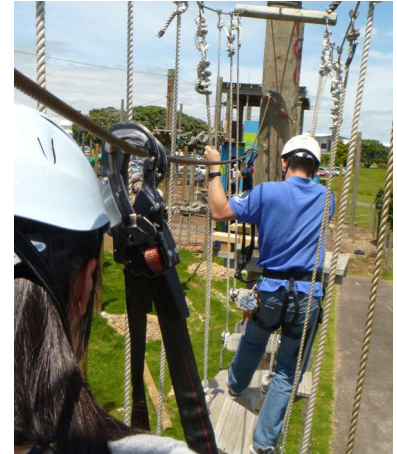

Whether it's an adrenalin filled day climbing the high ropes at Rocket Ropes or enjoying a leisurely day at Butterfly Creek, we have it sorted.

Come just for a team building experience, add it to your conference at Butterfly Creek or as part of a conference held at a nearby hotel.

CLIMBING FUN AT...

AN AMAZING HIGH ROPES ADVENTURE PARK, OFFERING CHALLENGING CLIMBING FUN FOR ALL ABILITIES.

Our Croc Tower has 3 levels suitable for all abilities, Rocket Ropes has over 45 intense, challenging, creative, aerial activities up on high ropes.

Build confidence through overcoming challenges, enhance self-esteem by facing fears, test both physical and mental reserves and create camaraderie and communication through teamwork.

CROC TOWER

An easier lower level course at 1.5m for less confident climbers plus two high levels at 3 + 6m with 45 activities that will thrill and test you.

The Croc Tower includes 7 flying foxes, barrel crawls, teetering walkways, slip knots, spiders web and a flea jump to name but a few.

ROCKET ROPES PRICES SAVE 15%

Croc Tower (min 10) Adults \$25.87 per person
Pricing Excludes GST