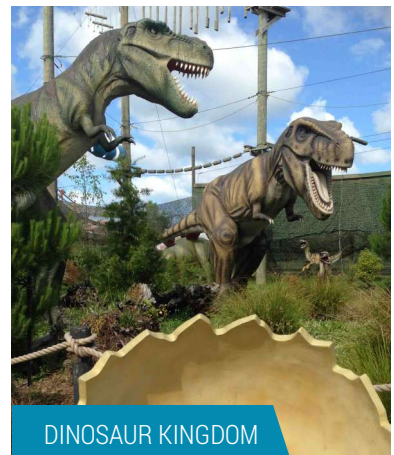

BUTTERFLY HOUSE