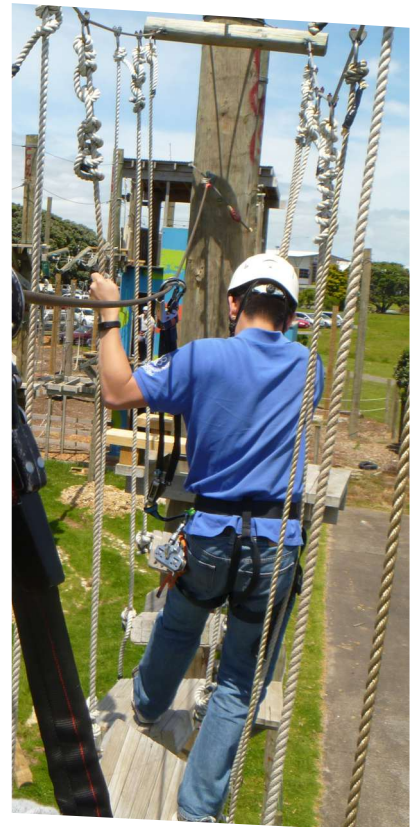

ULTIMATE TEAM ACTIVITIES

LOTS OF FUN, LOADS OF CHOICE

TEAM BUILDING FOR YOUR BUSINESS